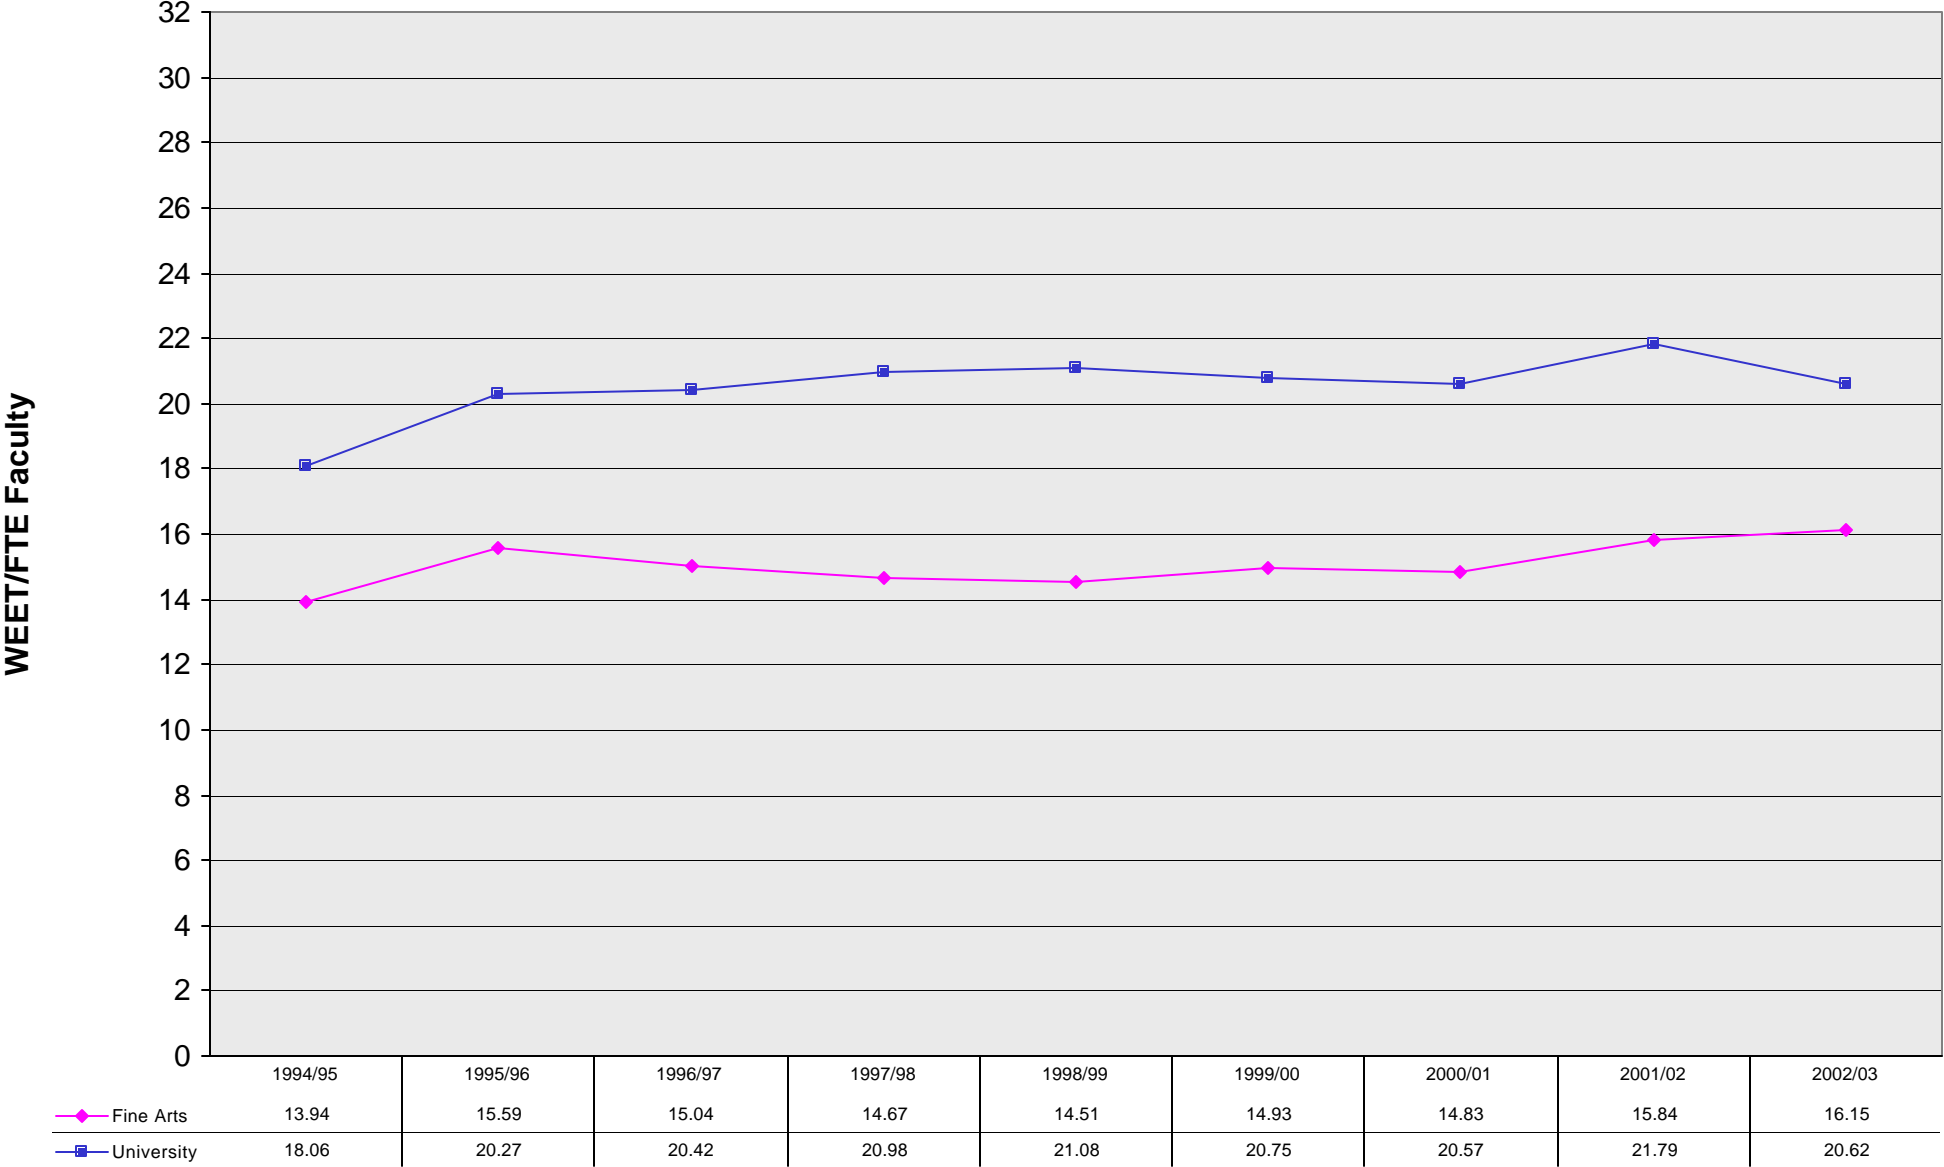

# Annualized Weighted EET Students per FTE Faculty Ratios

Source: ARAI Table 7 (data derived from ARAI Table 5 and ARAI Table 6)  
 University of Victoria